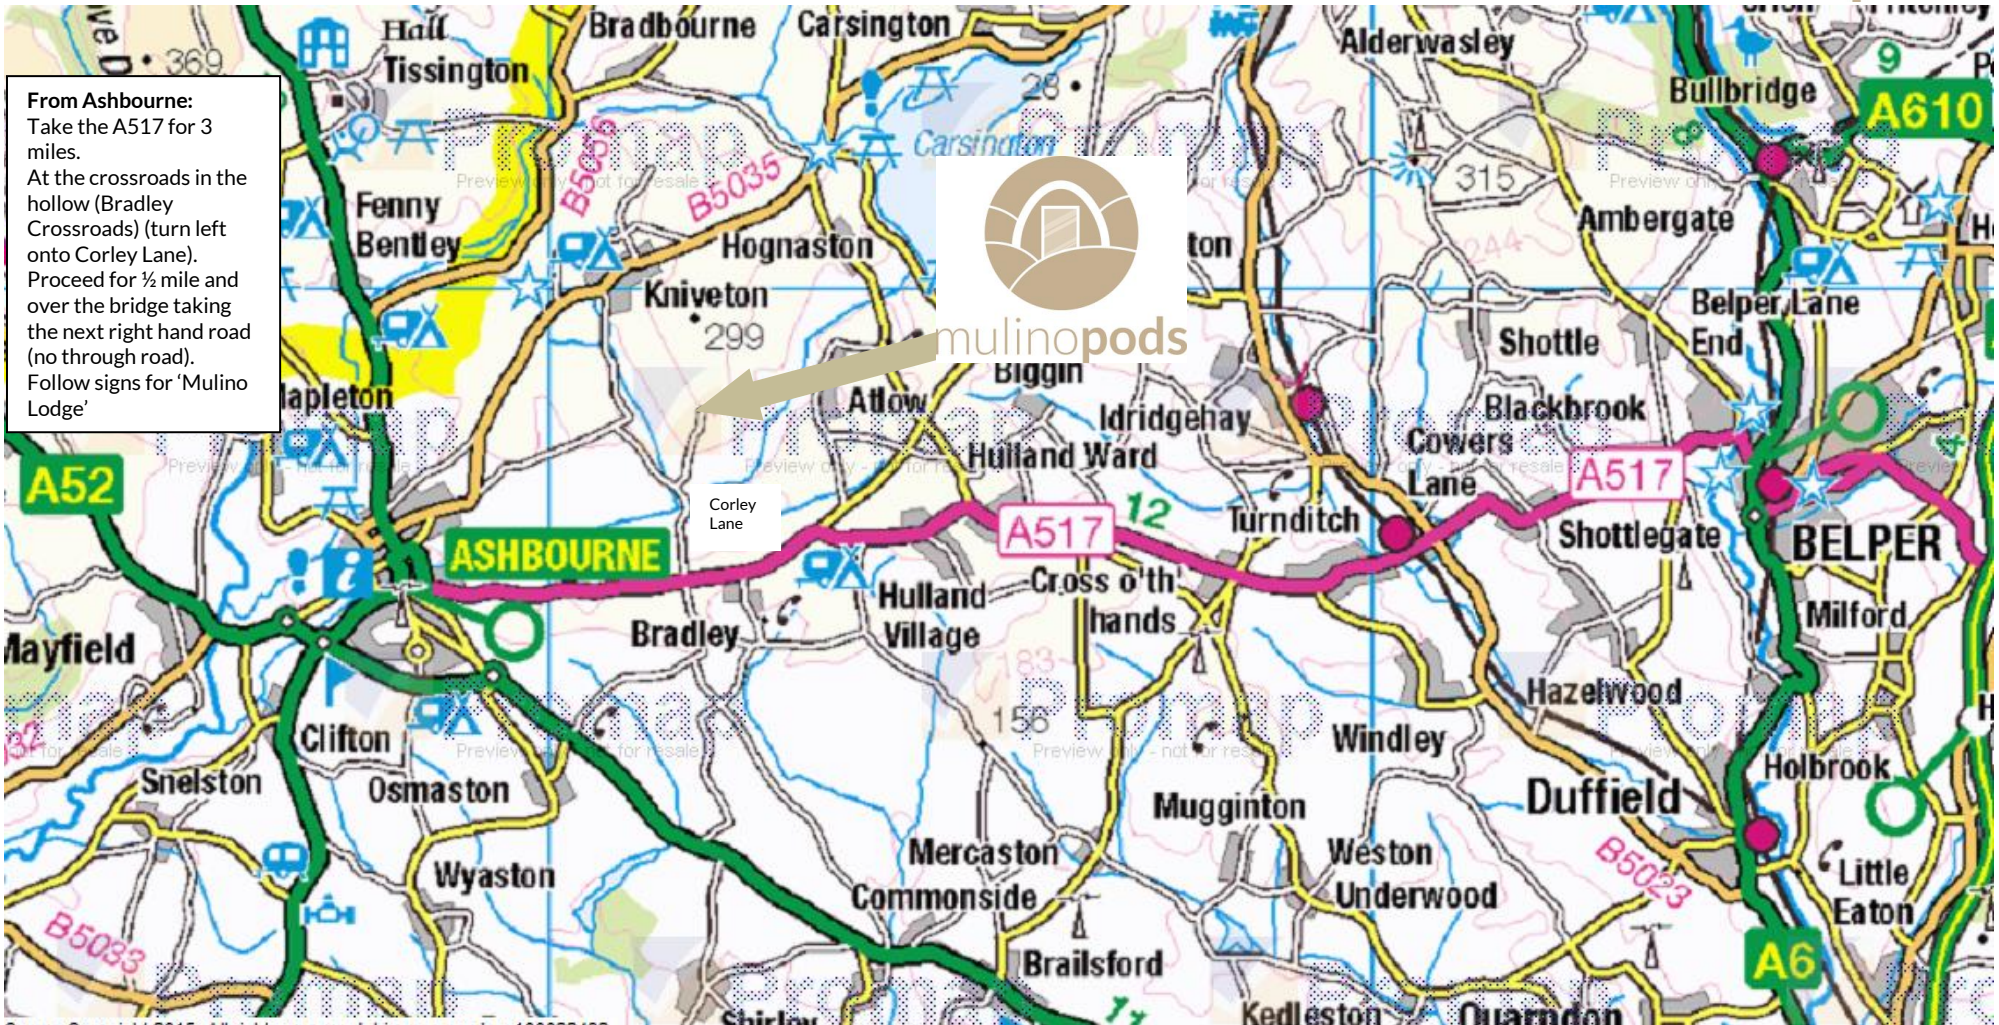

DIRECTIONS

SAT NAV's

- Our postcode is **DE6 1JR**
- Most SAT NAV's take you onto Agnes Meadow Lane where the farm is signposted located at the top of the lane.

mulinopods

Mulino Pods Ltd, Mulino Lodge, Agnes Meadow Lane, Kniveton, Asbourne, Derbyshire, DE6 1JR. Tel 01335 216220